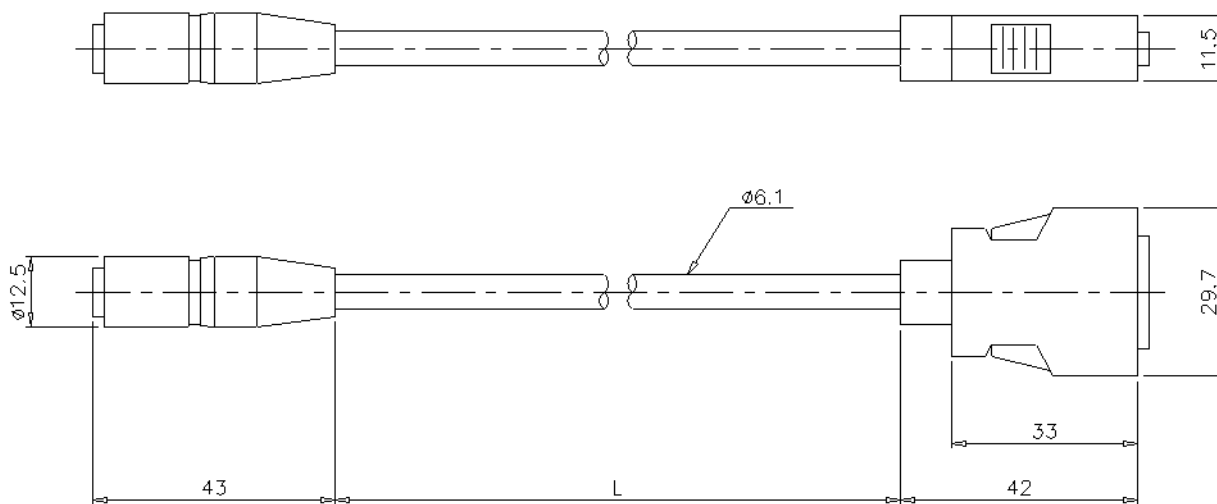

CA-CN17

Camera Cable 17 m

*Please note that accessories depicted in the image are for illustrative purposes only and may not be included with the product.

⚠ This model has been discontinued.
Compliance with the certification standard is ensured as of the time of shipment from our company.

Contact Us: 1-888-539-3623

Dimensions

* Download CAD file or product manual for larger image/text and more detail.

CA-CN1 / CN3 / CN5 / CN10 / CN17

Model	L (m)
CA-CN1	1
CA-CN3	3
CA-CN5	5
CA-CN10	10
CA-CN17	17